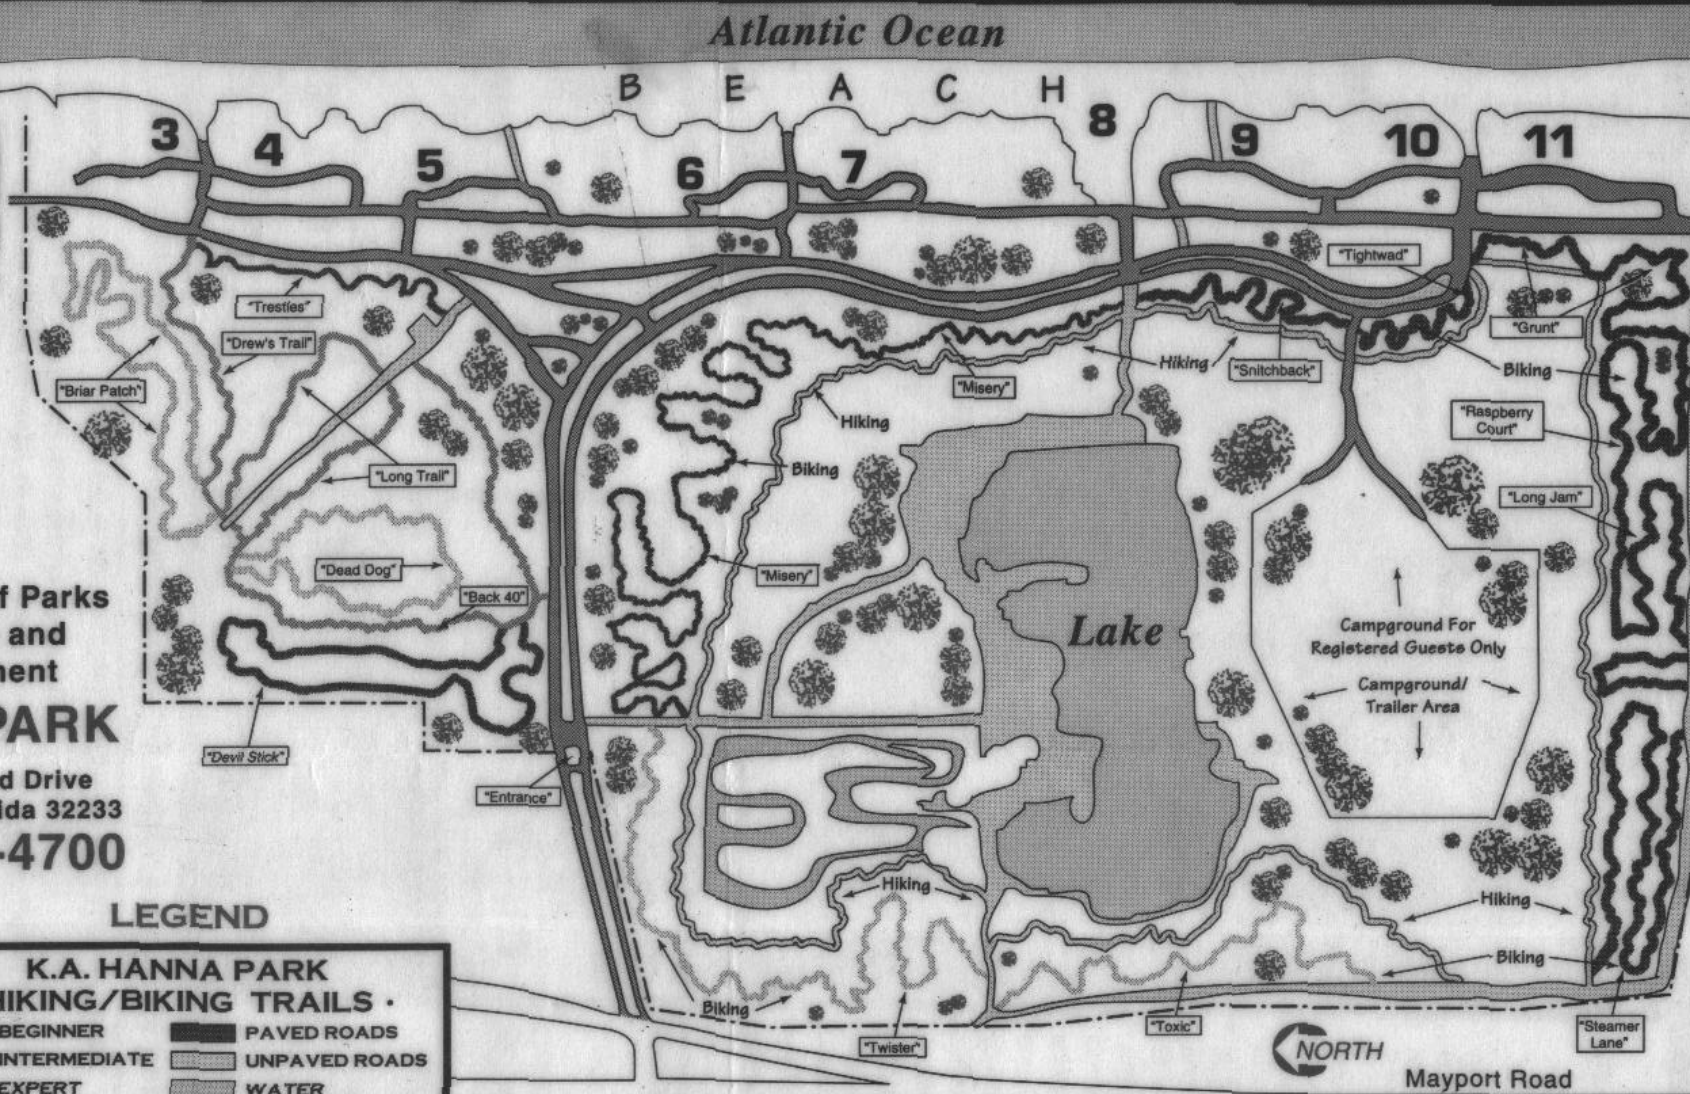

Department of Parks  
Recreation and  
Entertainment  
**HANNA PARK**  
500 Wonderwood Drive  
Jacksonville, Florida 32233  
(904) 249-4700

**LEGEND**

K.A. HANNA PARK • HIKING/BIKING TRAILS •	
	BEGINNER
	INTERMEDIATE
	EXPERT
	PAVED ROADS
	UNPAVED ROADS
	WATER

All Rights Reserved ©

There are over 15 miles of trails in Hanna Park.