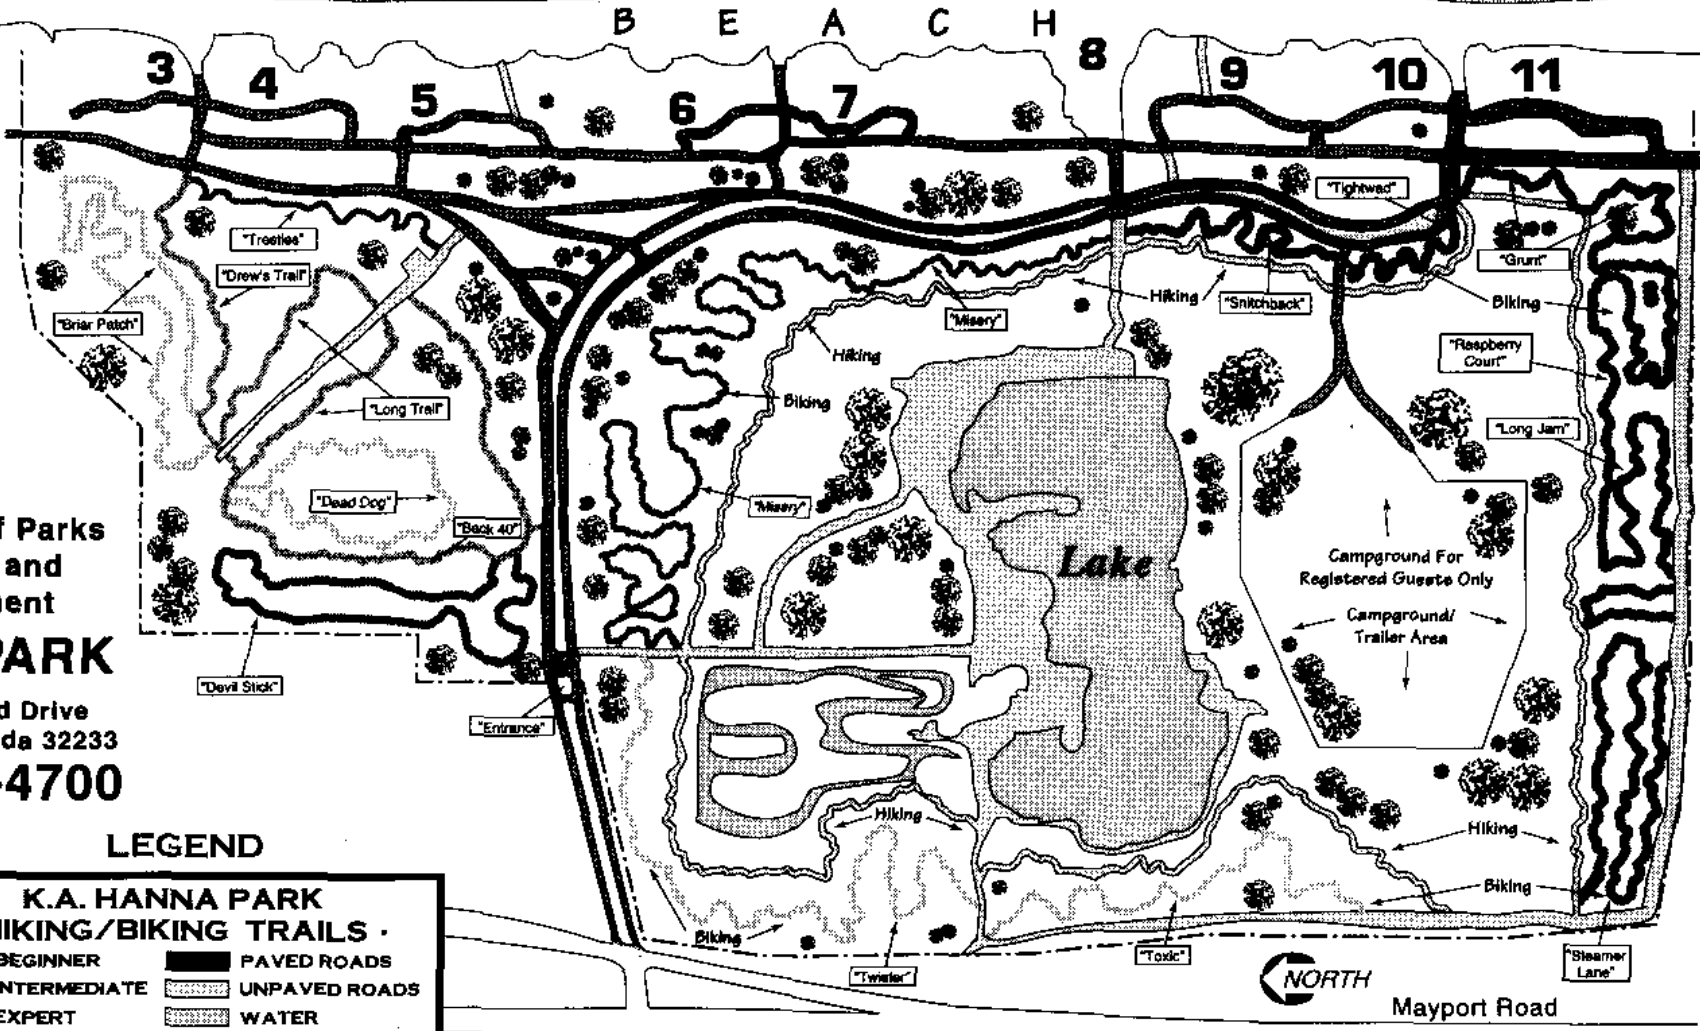

# HANNA PARK

500 Wonderwood Drive  
Jacksonville, Florida 32233  
**(904) 249-4700**

## LEGEND

K.A. HANNA PARK • HIKING/BIKING TRAILS •			
	BEGINNER		PAVED ROADS
	INTERMEDIATE		UNPAVED ROADS
	EXPERT		WATER

Mayport Road

All Rights Reserved ©

There are over 15 miles of trails in Hanna Park.